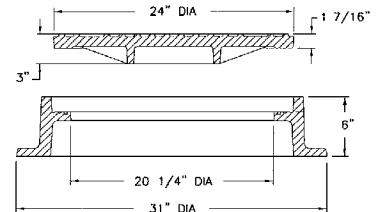

V-2386 WATERTITE FRAME & COVER

Heavy duty
Machined bearing surfaces

Options
Special lettered covers