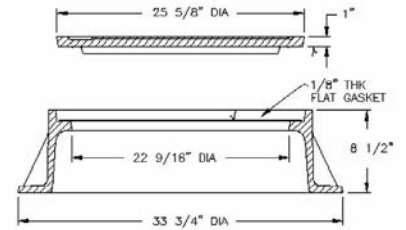

### V-2358 WATERTITE FRAME & COVER

Heavy duty  
Machined bearing surfaces  
Watertite assembly

Options  
Special lettered covers

### V-2384 WATERTITE FRAME & COVER

Heavy duty  
Machined bearing surfaces  
Watertite assembly

Options  
Special lettered covers  
Custom logo covers  
4" and 6" height frames

V-2384 Frame Sizes

Catalog Number	Base Flange Diameter	Frame Height
V-2384-3	31	4
V-2384	33	7 1/2

Note: All dimensions are in inches.