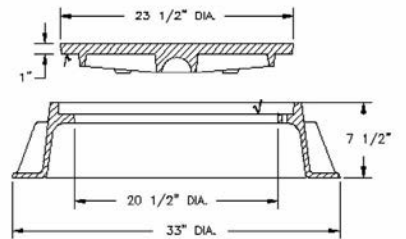

### V-2358 WATERTITE FRAME & COVER

Heavy duty  
Machined bearing surfaces  
Watertite assembly

Options  
Special lettered covers

### V-2384 WATERTITE FRAME & COVER

Heavy duty  
Machined bearing surfaces  
Watertite assembly

Options  
Special lettered covers  
Custom logo covers  
4" and 6" height frames

V-2384 Frame Sizes

Catalog Number	Base Flange Diameter	Frame Height
V-2384-3	31	4
V-2384	33	7 1/2

Note: All dimensions are in inches.